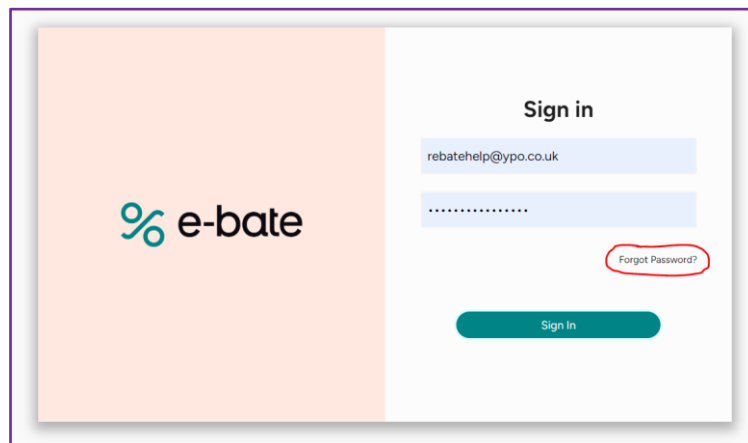

Forgotten Password

If you had a password, but have forgotten it, click 'Forgot Password' button and the system will send you a link to reset it. You can also use this link if you want to change your password. The reset link will only be sent to the email address that's linked to your account.