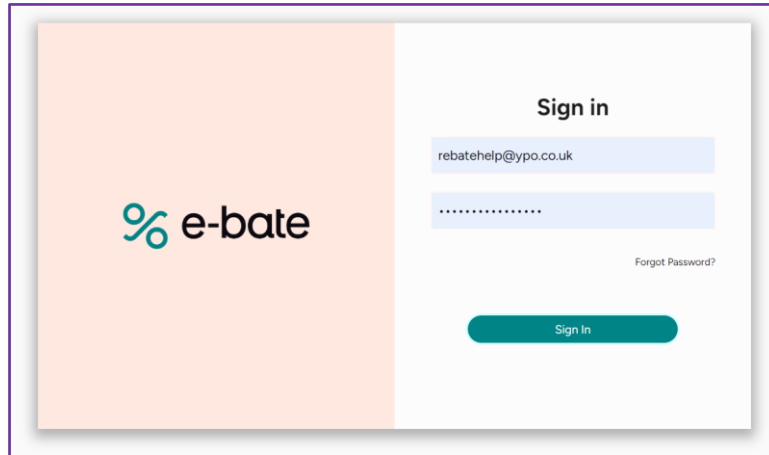

Accessing eBate

Website Address

eBate can be accessed at this website address:

<https://ypo.stg.e-bate.net/login>

A link to eBate is also available on the same page that you use to access the old spend portal (https://suppliersinfo.ypo.co.uk/supplier_rebate)

Login Details

YPO will need to set you up with an eBate account. Once we have set up your account, you'll receive an email from e-bate.net with a link to set up a password.

You can then use your email and password to login. Note that the email address is currently case-sensitive (this is due to change in approx. Feb 2024 as part of a software update) – emails should be entered in lower case.