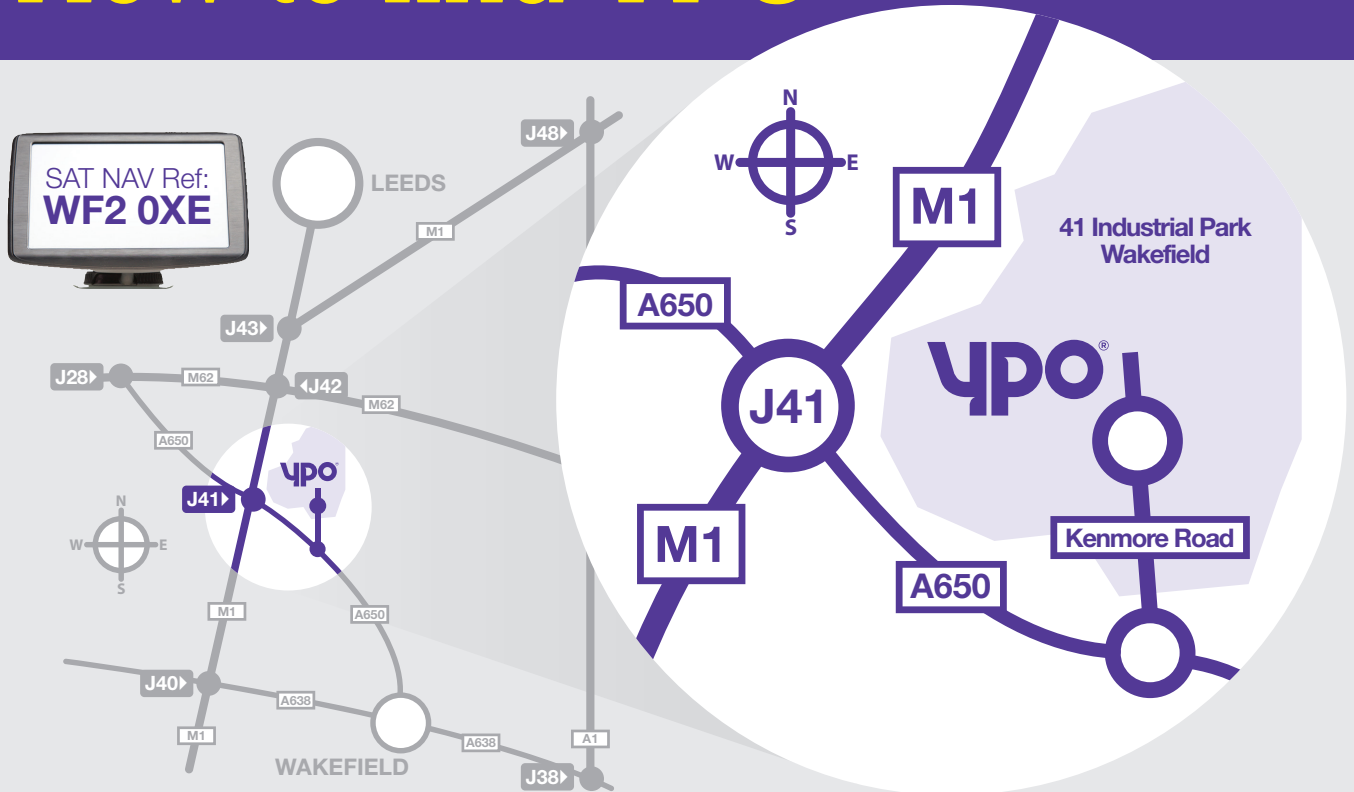

Better value, delivered.

YPO®

How to find YPO

At Junction 41 of the M1 Motorway

- 1. From the North:** Take the **FIRST EXIT** off the motorway onto the **A650** signposted **WAKEFIELD**
From the South: Take the **THIRD EXIT** off the motorway onto the **A650** signposted **WAKEFIELD**
- 2.** Follow the road until the roundabout then take the **FIRST EXIT** onto **KENMORE ROAD** signposted **41 INDUSTRIAL PARK**
- 3.** Carry on up the hill to the next roundabout, continue straight on and you'll see the YPO building on your left.